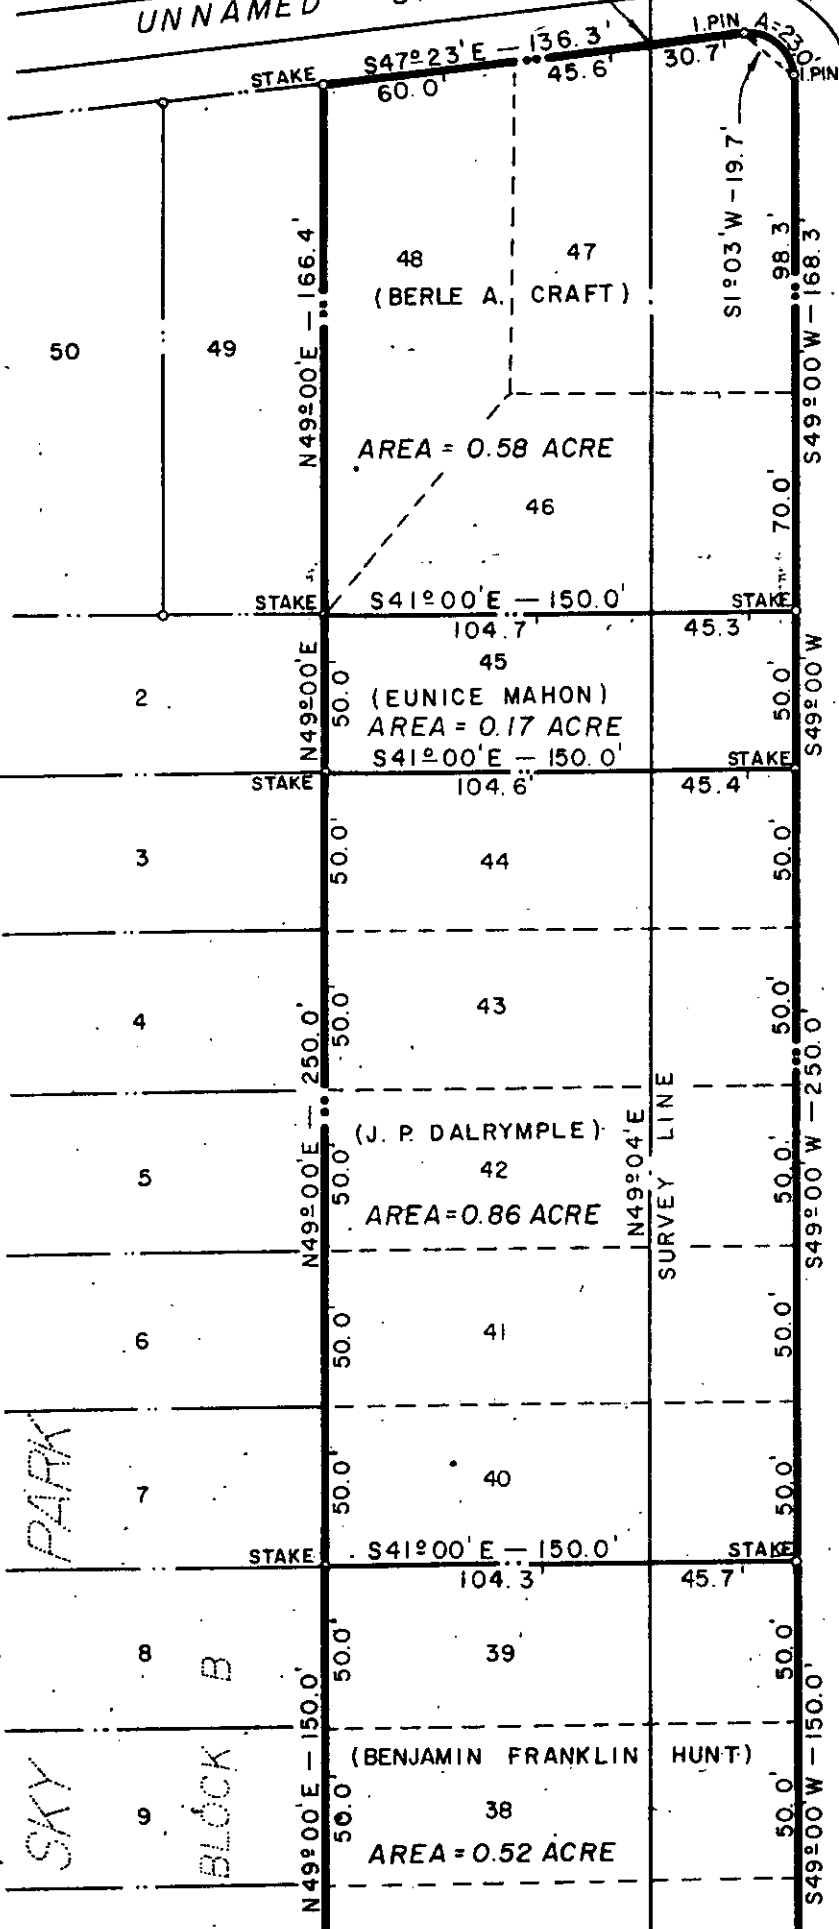

NAN M. HOPKINS

TO GREENBRIAR

TO CO. RD. NO. S-23-331

UNNAMED STREET

CROSBY LANE

PARK

SKY

BLOCK B

BLOCK D

BLUE SKY PARK

DRIVE

BOOK 811